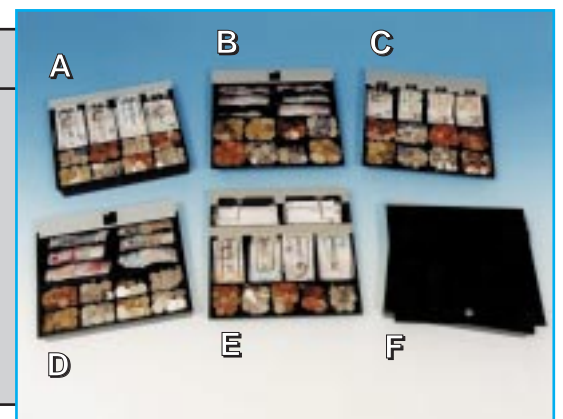

## EP-107 **UPGRADE OF 3S-460**

- Squarer edges than 3S-460
- Aluminium Coin Strike Plate on top of case
- Same inserts
- 'Computer white', black
- 3 position lock
- Available with media slot

**Dimensions:** Same as 3S-460

## Money Tray Inserts & Lids

Picture No.	Part No.	Compatible with Model No.	Description
A	I-516	3S-423	8 coins / 4 notes
B	I-514	3S-423	8 coins / 6 notes (notes inclined)
C	I-505	3S-460, EP-107	8 coins / 4 notes
D	I-512	3S-460, EP-107	8 coins / 6 notes (notes inclined)
E	I-503	3S-460, EP-107	5 coins / 4 notes + 2 bins at rear
F	Lockable lids for all inserts		